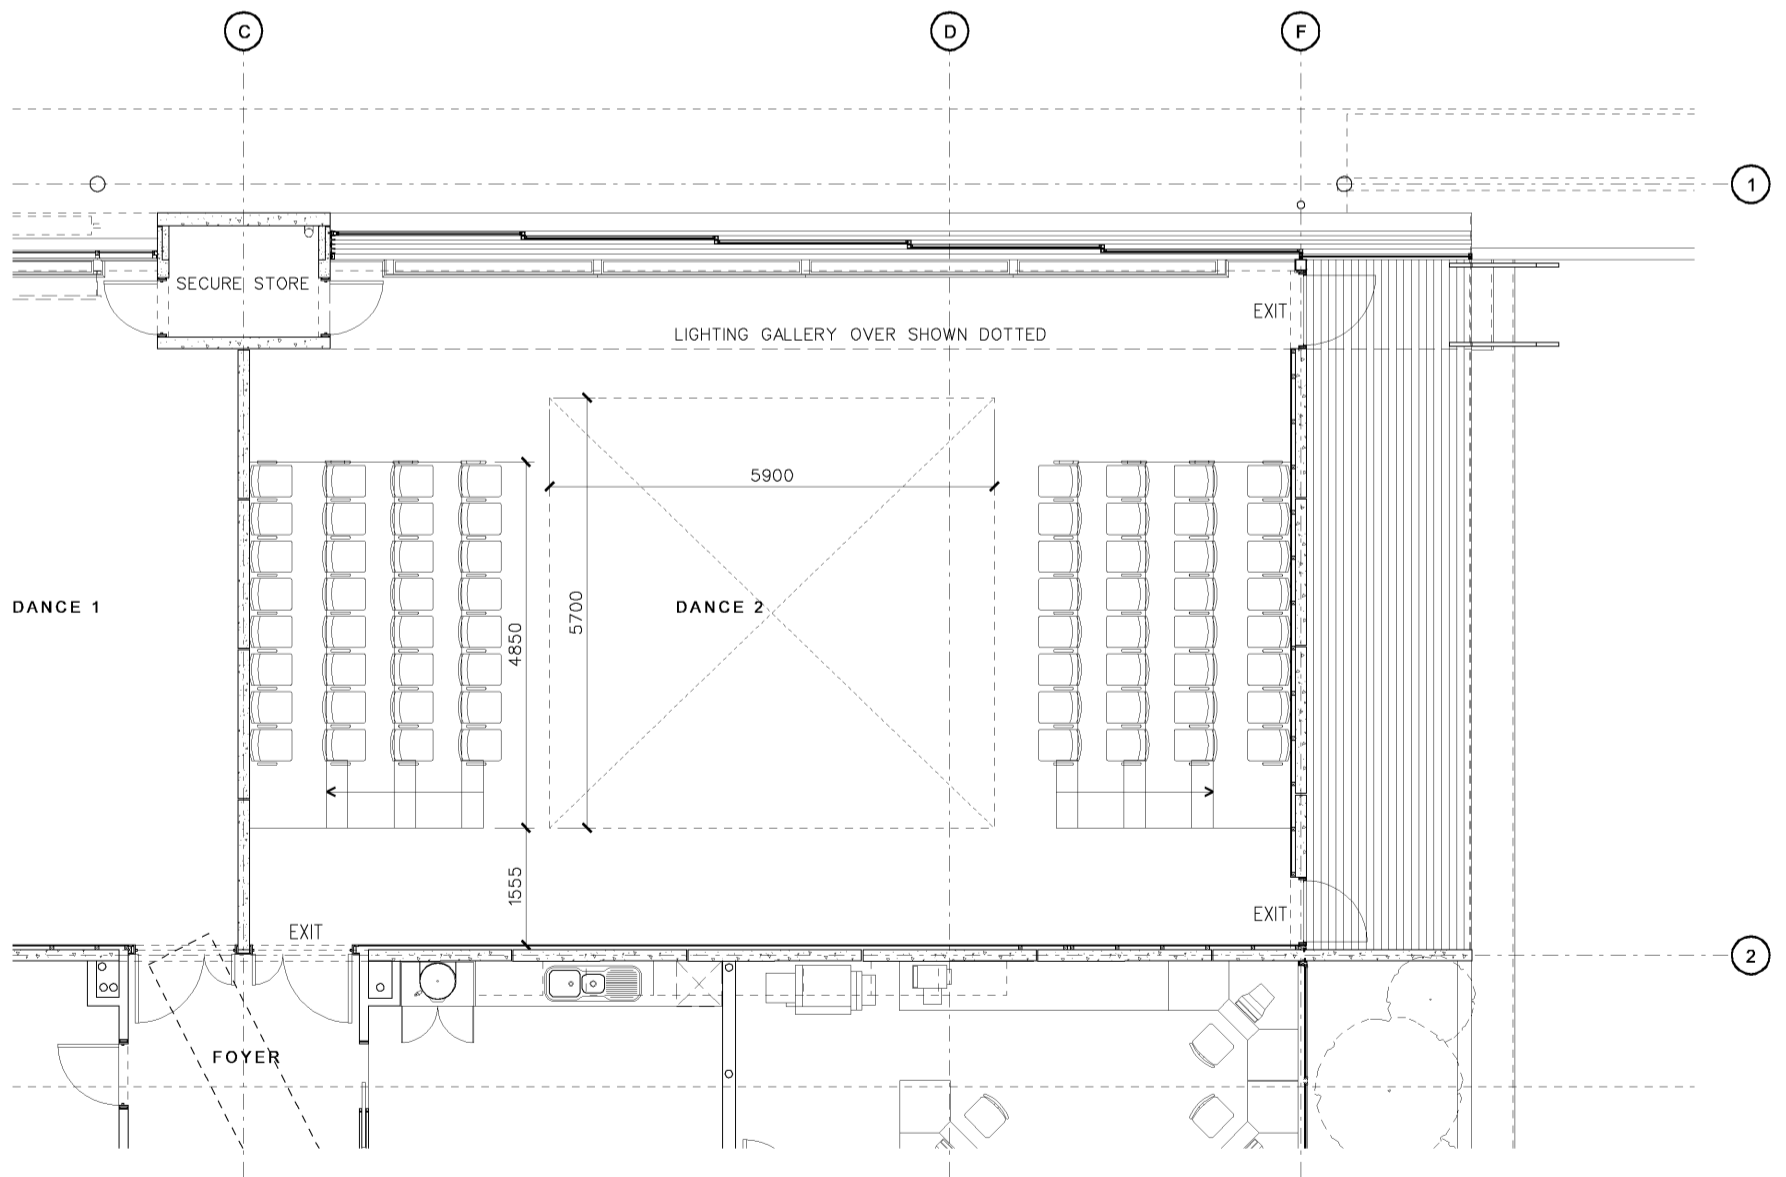

DANCE 2 - ROSTRA SEATING FOR EXTERNAL PERFORMANCE
 ROSTRA SEATING PLAN - 112 SEATS
 (4 TIERED ROWS + 3 ROWS ON FLAT FLOOR)

DANCE 2 - LIGHTING GRID PLAN
 ROSTRA SEATING PLAN - 64 SEATS